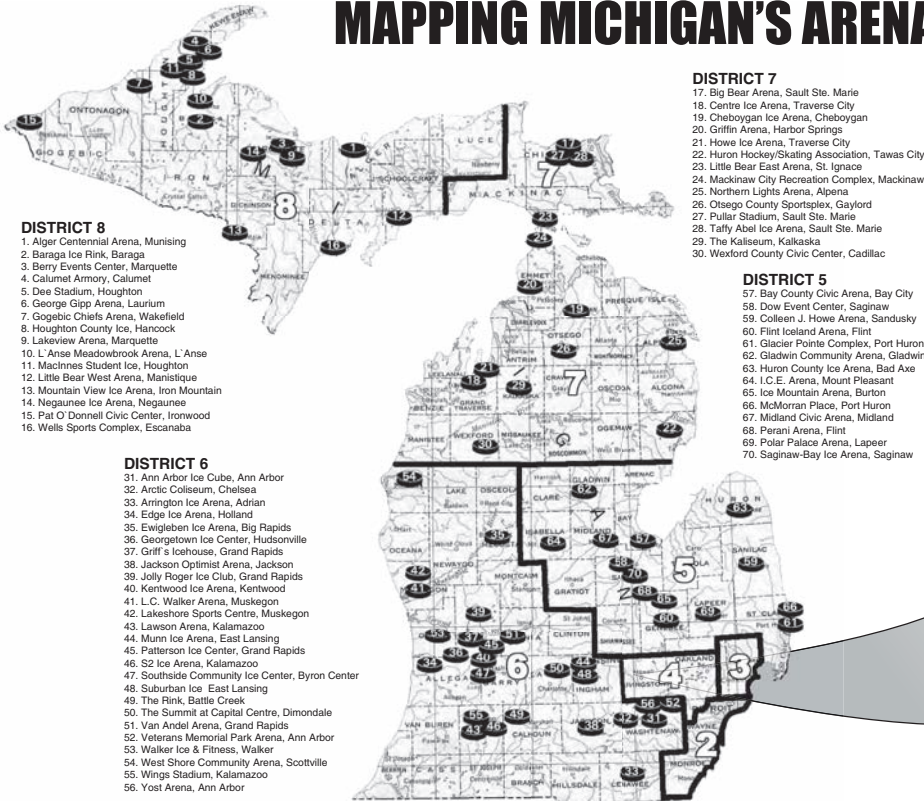

MAPPING MICHIGAN'S ARENAS

1. **DISTRICT 6**
31. Ann Arbor Ice Cube, Ann Arbor
  32. Arctic Coliseum, Chelsea
  33. Arrottown Ice Arena, Adrian
  34. Edge Ice Arena, Holland
  35. Ewigleben Ice Arena, Big Rapids
  36. Georgetown Ice Center, Hudsonville
  37. Griff's Icehouse, Grand Rapids
  38. Jackson Optimist Arena, Jackson
  39. Jolly Roger Ice Club, Grand Rapids
  40. Kentwood Ice Arena, Kentwood
  41. L.C. Walker Arena, Muskegon
  42. Lakeshore Sports Centre, Muskegon
  43. Lawson Arena, Kalamazoo
  44. Munn Ice Arena, East Lansing
  45. Patterson Ice Center, Grand Rapids
  46. 52 Ice Arena, Kalamazoo
  47. Southside Community Ice Center, Byron Center
  48. Suburban Ice East Lansing
  49. The Rink, Battle Creek
  50. The Summit at Capital Centre, Dimondale
  51. Van Andel Arena, Grand Rapids
  52. Veterans Memorial Park Arena, Ann Arbor
  53. Walker Ice & Fitness, Walker
  54. West Shore Community Arena, Scottville
  55. Wings Stadium, Kalamazoo
  56. Yost Arena, Ann Arbor