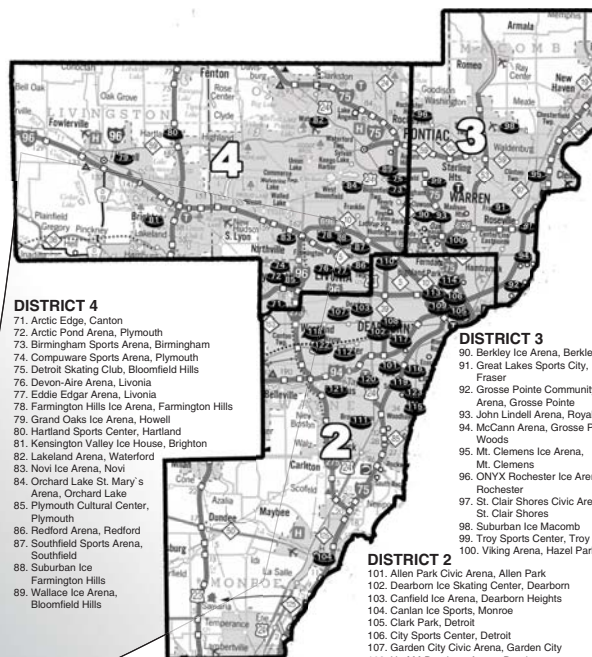

BY THE NUMBERS

MICHIGAN ARENAS BY DISTRICT:

District 2	23
District 3	11
District 4	19
District 5	14
District 6	26
District 7	14
District 8	16
Total	123

SHEETS OF ICE BY DISTRICT:

District 2	32
District 3	25
District 4	33
District 5	19
District 6	41
District 7	16
District 8	17
Total	183

REGISTERED PLAYERS IN MICHIGAN BY DISTRICT:

District 2	5,900
District 3	11,477
District 4	10,255
District 5	6,488
District 6	10,721
District 7	2,804
District 8	2,471
Total	50,116

Source: USA Hockey Michigan Registrar 2007-08 season.

Percentage of Michigan arenas 10-years old or newer.....12%

Percentage of Michigan arenas 35-years old or older.....23%

Percentage of Michigan arenas that are municipally owned.....67%

Percentage of Michigan arenas that are privately owned.....21%

Percentage of Michigan arenas that are operated by educational/college/highschool.....12%

Percentage of Michigan arenas that have single-sheets of ice.....63%

Percentage of Michigan arenas that have multiple-sheets of ice.....27%

Arenamaps.com helps hockey parents find rinks across North America

DID YOU KNOW?